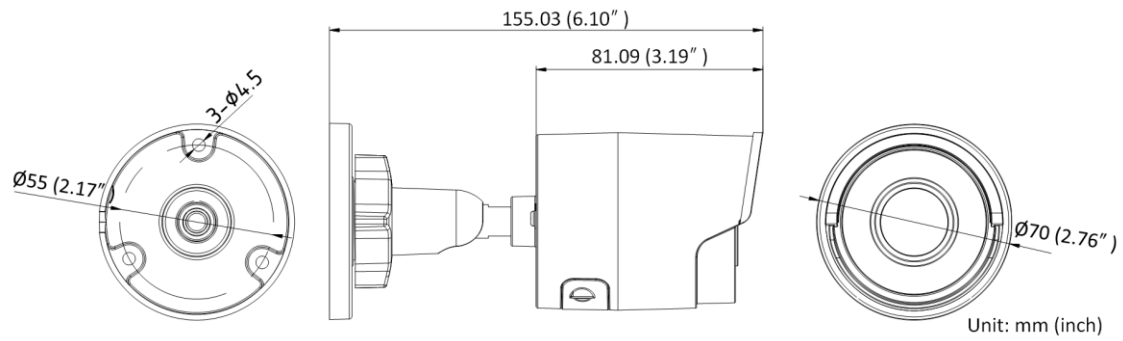

▪ Available Model

DS-2CD2055FWD-I (2.8/4/6 mm)

DS-2CD2055FWD-I (2.8 mm) (Black)

▪ Dimension

▪ Accessory

▪ Optional

DS-1280ZJ-XS

Junction Box