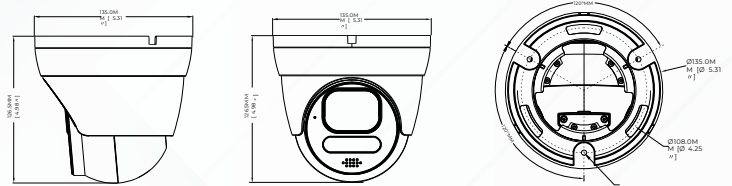

Specifications

Imaging Device	1/2.8"
Effective Pixels	8MP 3840(H)×2160(V)
Scanning System	Progressive CMOS
Min. Illumination	Color 0.007lux @ F1.0(AGC ON) ; B/W 0 lux @ IR ON
Lens Type	
Focal Length (Zoom Ratio)	2.8-12mm
Max. Aperture Ratio	F No. 1.2
Angular Field of View	H:107(W)-34(T)° V: 56(W)-19(T)° D: 129(W)-39(T)°
Min. Object Distance	1.5m
Lens Type	Ø16.7
Operational	
IR LED	2
WarmLight	2
Red Blue Light	2 (1 Red&1 Blue)
IR Viewable Length	Up to 25m
WarmLight Viewable Length	Up to 20m
Type of complementary light	Default warm light, switchable infrared light
Motion Detection	Off/On (8 Level)
Wide Dynamic Range	WDR
Digital Noise Reduction	3D DNR
Image Setting	Full-Color Mode/Day&Night Mode/Schedule
White Balance	Auto/Manual
Electronic Shutter Speed	1/5 ~ 1/20000s
On-Board Storage	Micro SD slot, up to 256GB
Alarm	NA
Audio	Built-in microphone&Speaker
Custom Voice	Yes
Hardware Reset	Yes
Smart Feature	Face Recognition (FR) Human&Vehicle Detection (PD&VD) Perimeter Intrusion Detection (PID) Line Crossing Detection (LCD) Cross Counting (CC) Stationary Object Detection (SOD) Heat Map (HM) Crowd Density Detection (CD) Queue Length Detection (QD) license Plate Detection (LPD) Rare Sound Detection (RSD)
Network	
Ethernet	RJ45(10/100BASE-T)
Video Compression Format	H.265/H.264
Resolution	Main Stream @30fps 8MP(3840x2160),5MP(2592x1944,3072x1728), 4MP(2592x1520),3MP(2304x1296),1080P(1920x1080), 960P(1280*960),720P(1280x720), Sub Steam @30fps 720P(1280x720),VGA(640x480),QVGA(320x240) Mobile Stream @30fps VGA(640x480), QVGA (320x240)

MHA big eyeball (variofocal)

Dimensions

Accessories

RS-CXH-I

RS-CXH-J